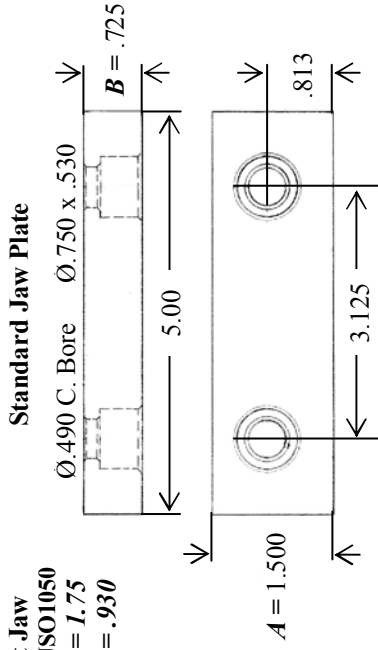

# Model VI-5MINI 5-Inch Mini Mag Vise

**Step Jaw**  
 VI-JST1050  
 A = 1.625  
 B = .725

**Soft Jaw**  
 VI-JSO1050  
 A = 1.75  
 B = .930

## Other Magnum Vises

6" Magnum

6" Light Weight Aluminum

Double Mag

8" Magnum