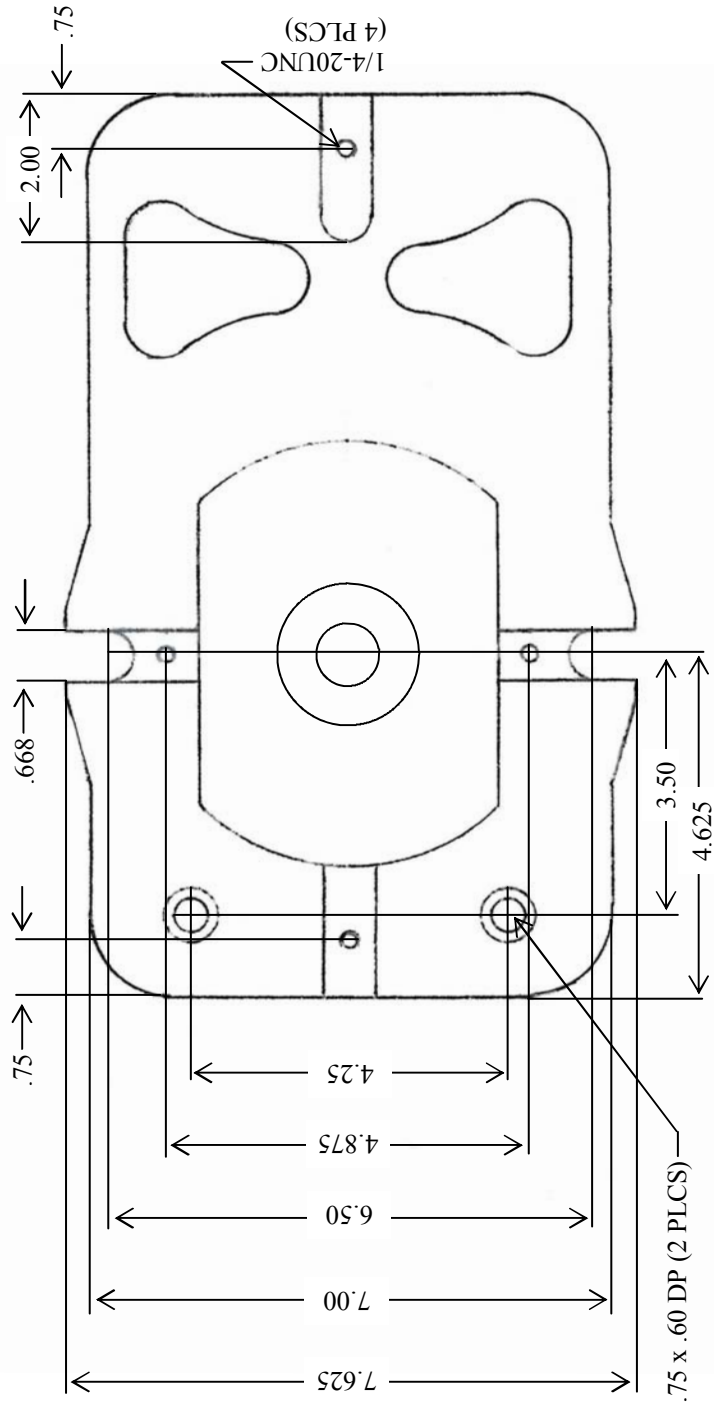

# Model VI-5MINI 5-Inch Mini Mag Vise

**Step Jaw**  
 VI-JST1050  
 A = 1.625  
 B = .725

**Soft Jaw**  
 VI-JSO1050  
 A = 1.75  
 B = .930

## Other Magnum Vises

6" Magnum

6" Light Weight Aluminum

Double Mag

8" Magnum