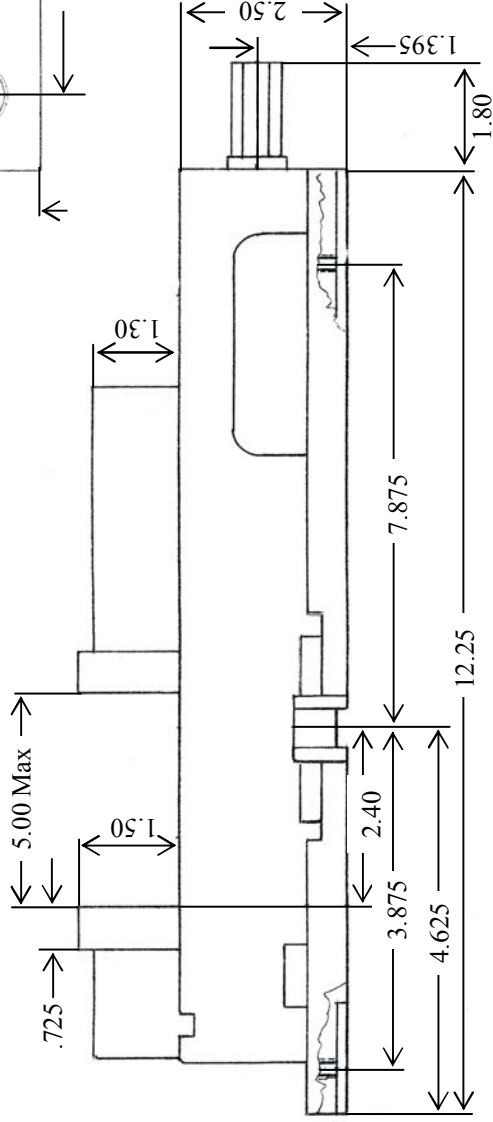

# Model VI-5MINI 5-Inch Mini Mag Vise

**Step Jaw**  
 VI-JST1050  
 A = 1.625  
 B = .725

**Soft Jaw**  
 VI-JSO1050  
 A = 1.75  
 B = .930

## Other Magnum Vises

6" Magnum

6" Light Weight Aluminum

Double Mag

8" Magnum